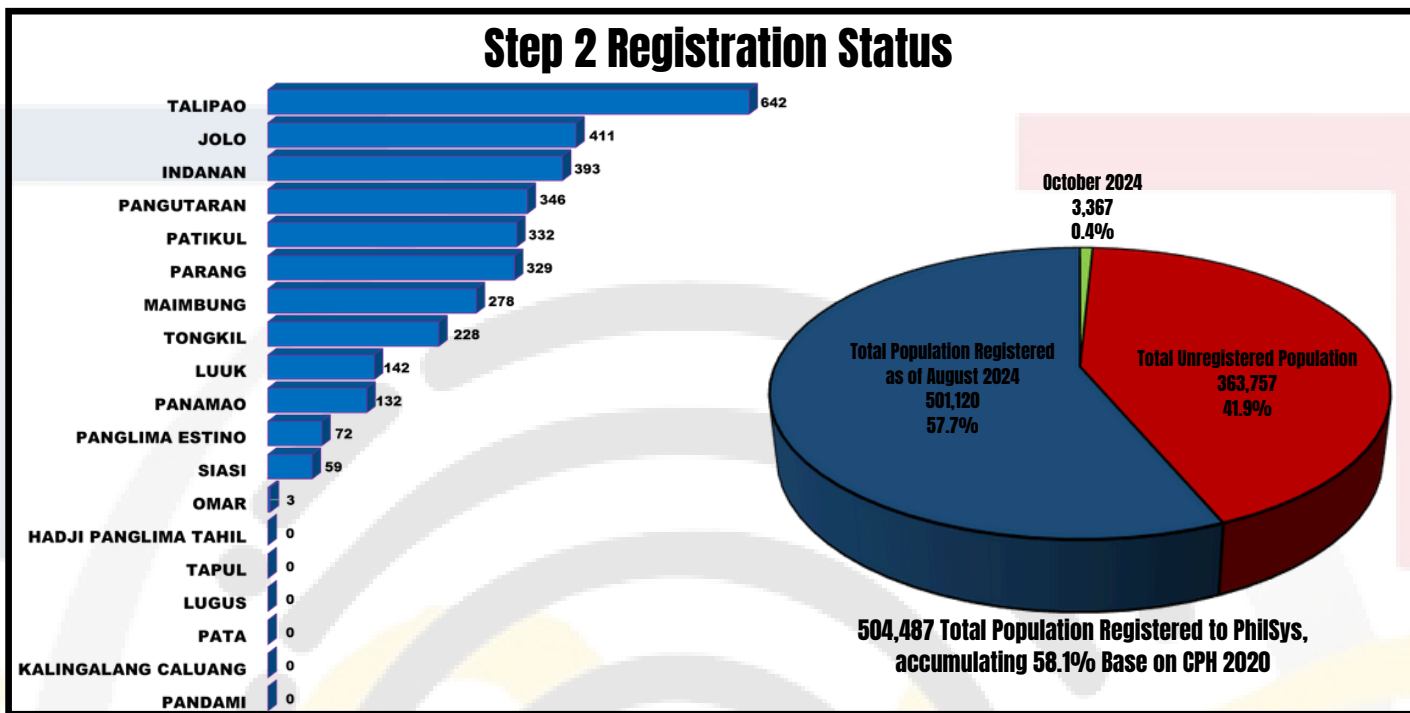

PHILSYS OCTOBER 2024 UPDATES

PhilSys Registration Centers

- Patikul (Mobile Registration)
- Talipao (Mobile Registration)
- Luuk (Mobile Registration)
- Omar (Mobile Registration)

- PSA - Sulu PhilSys Fixed Registration Center (Buldoc 2F Notre Dame Commercial complex, Walled City, Jolo, Sulu)
- NBI - Sulu Provincial Office
- Indanan (Mobile Registration)
- Maimbung (Mobile Registration)