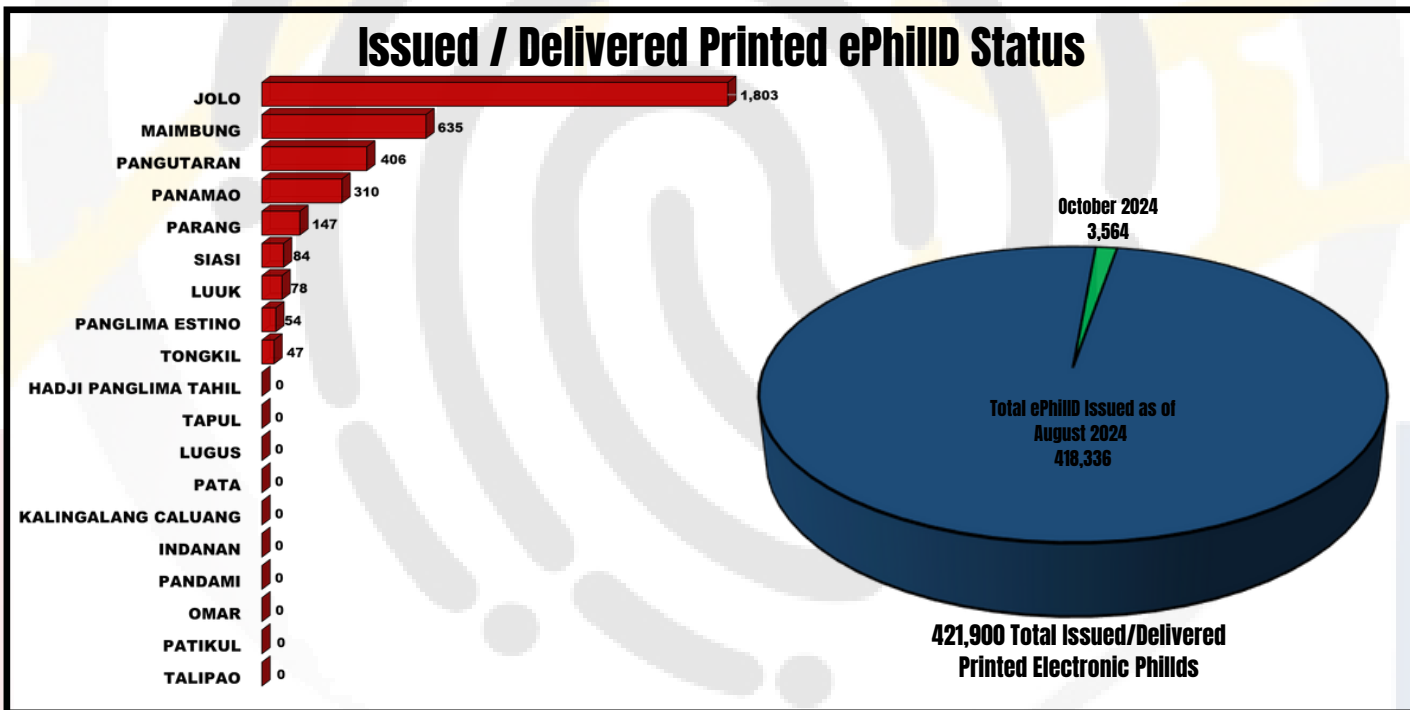

PHILSYS OCTOBER 2024 UPDATES

PhilSys Registration Centers

- Patikul (Mobile Registration)
- Talipao (Mobile Registration)
- Luuk (Mobile Registration)
- Omar (Mobile Registration)

- PSA - Sulu PhilSys Fixed Registration Center (Buldoc 2F Notre Dame Commercial complex, Walled City, Jolo, Sulu)
- NBI - Sulu Provincial Office
- Indanan (Mobile Registration)
- Maimbung (Mobile Registration)

- Panglima Estino (Mobile Registration)
- Panamao (Mobile Registration)
- Siasi (Mobile Registration)
- Tongkil (Mobile Registration)
- Pangutaran (Mobile Registration)
- Parang (Mobile Registration)