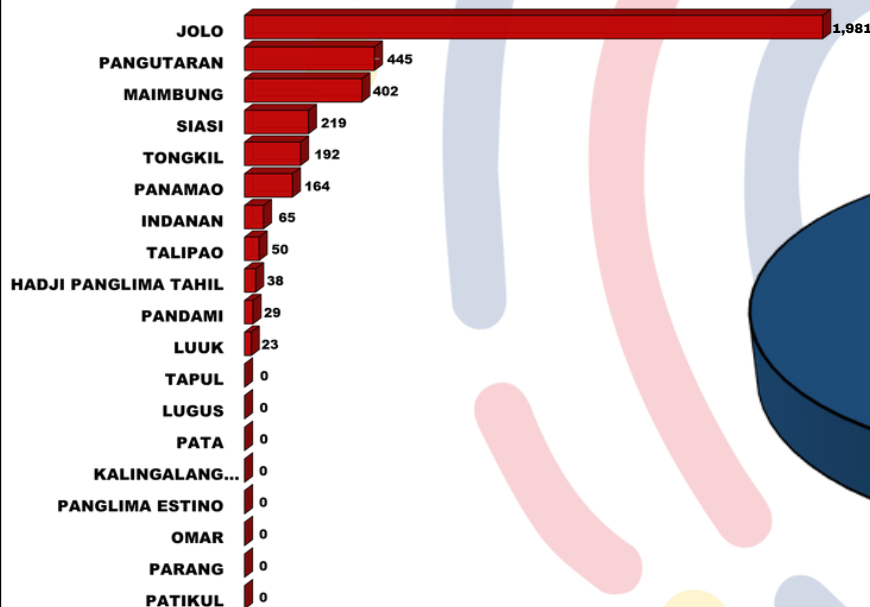

PHILSYS NOVEMBER 2024 UPDATES

Step 2 Registration Status

Issued / Delivered Printed ePhilID Status

PhilSys Registration Centers

- Patikul (Mobile Registration)
- Talipao (Mobile Registration)
- Luuk (Mobile Registration)
- Omar (Mobile Registration)
- PSA - Sulu PhilSys Fixed Registration Center (Buldoc 2F Notre Dame Commercial complex, Walled City, Jolo, Sulu)
- NBI - Sulu Provincial Office
- Indanan (Mobile Registration)
- Maimbung (Mobile Registration)
- Panglima Estino (Mobile Registration)
- Panamao (Mobile Registration)
- Siasi (Mobile Registration)
- Pangutaran (Mobile Registration)
- Parang (Mobile Registration)