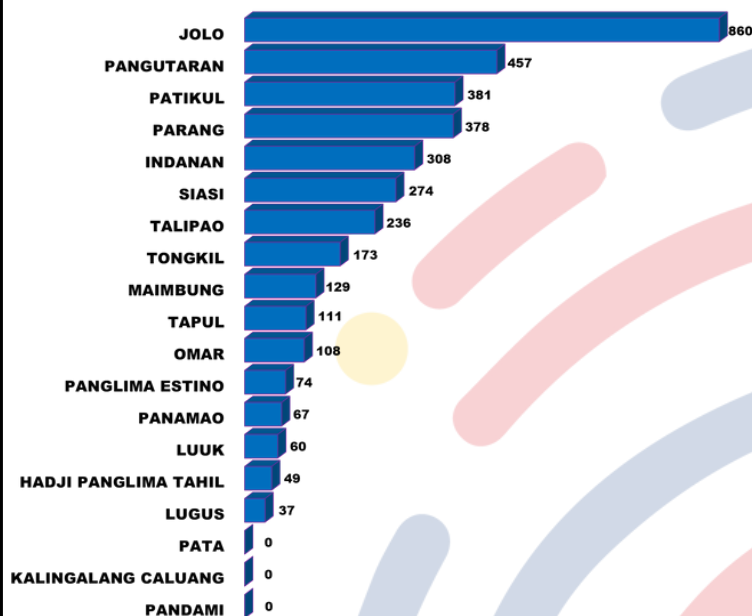

PHILSYS NOVEMBER 2024 UPDATES

Step 2 Registration Status

Issued / Delivered Printed ePhilID Status

PhilSys Registration Centers

- Patikul (Mobile Registration)
- Talipao (Mobile Registration)
- Luuk (Mobile Registration)
- Omar (Mobile Registration)
- PSA - Sulu PhilSys Fixed Registration Center (Buldoc 2F Notre Dame Commercial complex, Walled City, Jolo, Sulu)
- NBI - Sulu Provincial Office
- Indanan (Mobile Registration)
- Maimbung (Mobile Registration)
- Panglima Estino (Mobile Registration)
- Panamao (Mobile Registration)
- Siasi (Mobile Registration)
- Pangutaran (Mobile Registration)
- Parang (Mobile Registration)