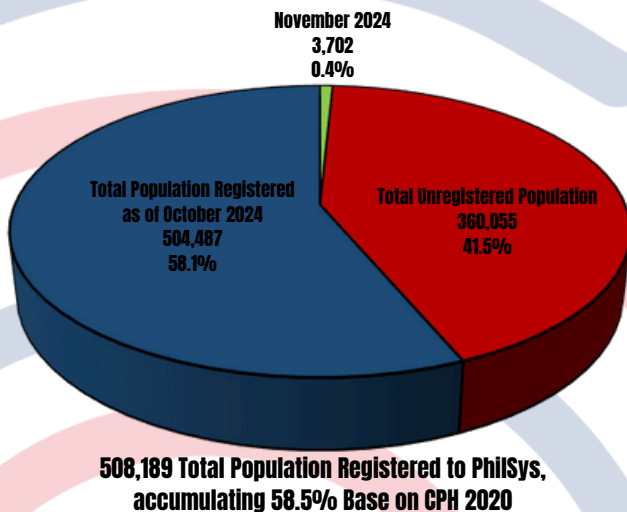

PHILSYS NOVEMBER 2024 UPDATES

Step 2 Registration Status

Issued / Delivered Printed ePhilID Status

PhilSys Registration Centers

- Patikul (Mobile Registration)
- Talipao (Mobile Registration)
- Luuk (Mobile Registration)
- Omar (Mobile Registration)
- PSA - Sulu PhilSys Fixed Registration Center (Buldoc 2F Notre Dame Commercial complex, Walled City, Jolo, Sulu)
- NBI - Sulu Provincial Office
- Indanan (Mobile Registration)
- Maimbung (Mobile Registration)
- Panglima Estino (Mobile Registration)
- Panamao (Mobile Registration)
- Siasi (Mobile Registration)
- Pangutaran (Mobile Registration)
- Parang (Mobile Registration)