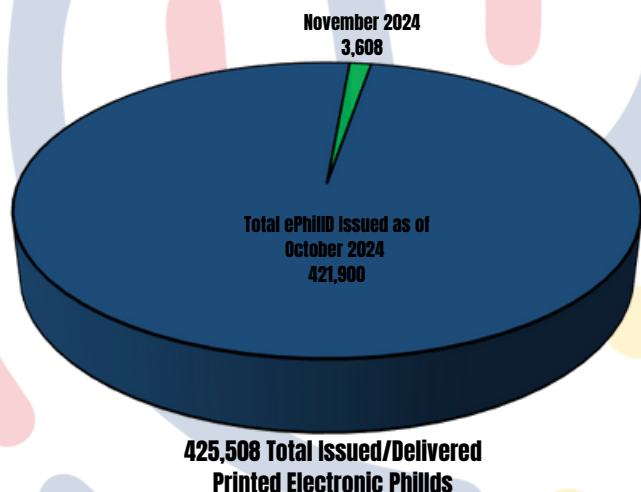

PHILSYS NOVEMBER 2024 UPDATES

Step 2 Registration Status

Issued / Delivered Printed ePhilID Status

PhilSys Registration Centers

- Patikul (Mobile Registration)
- Talipao (Mobile Registration)
- Luuk (Mobile Registration)
- Omar (Mobile Registration)
- PSA - Sulu PhilSys Fixed Registration Center (Buldoc 2F Notre Dame Commercial complex, Walled City, Jolo, Sulu)
- NBI - Sulu Provincial Office
- Indanan (Mobile Registration)
- Maimbung (Mobile Registration)
- Panglima Estino (Mobile Registration)
- Panamao (Mobile Registration)
- Siasi (Mobile Registration)
- Pangutaran (Mobile Registration)
- Parang (Mobile Registration)